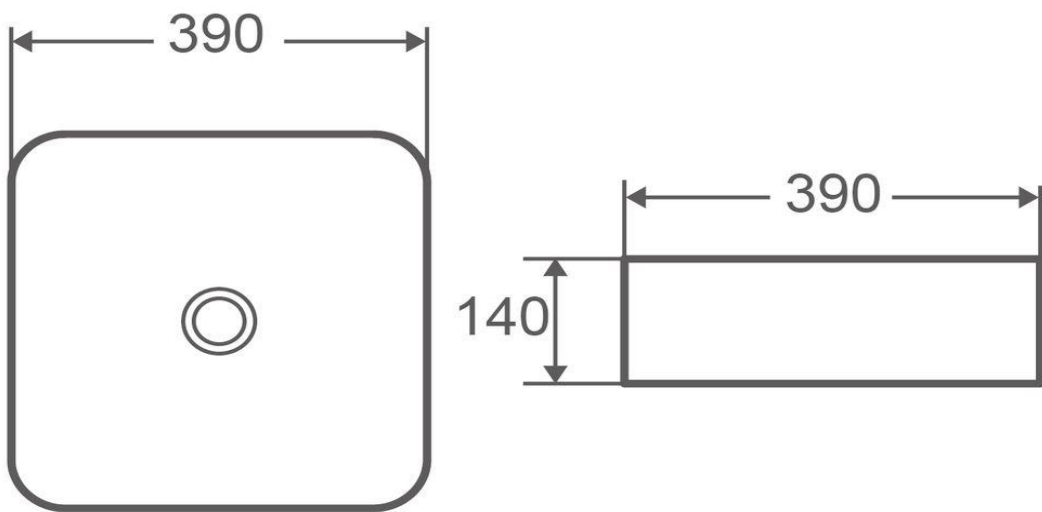

# DIOR-SQ

 Gloss White  
**WB 4000**

SPECIFICATIONS

**MATERIAL:** Vitreous China

**CAPACITY:** 12.5L

**MEASUREMENTS:** 390 x 390 x 140mm 6KG

**WASTE:** Use 32mm without Overflow Waste (Not Supplied)

**CLEANING & MAINTENANCE:**